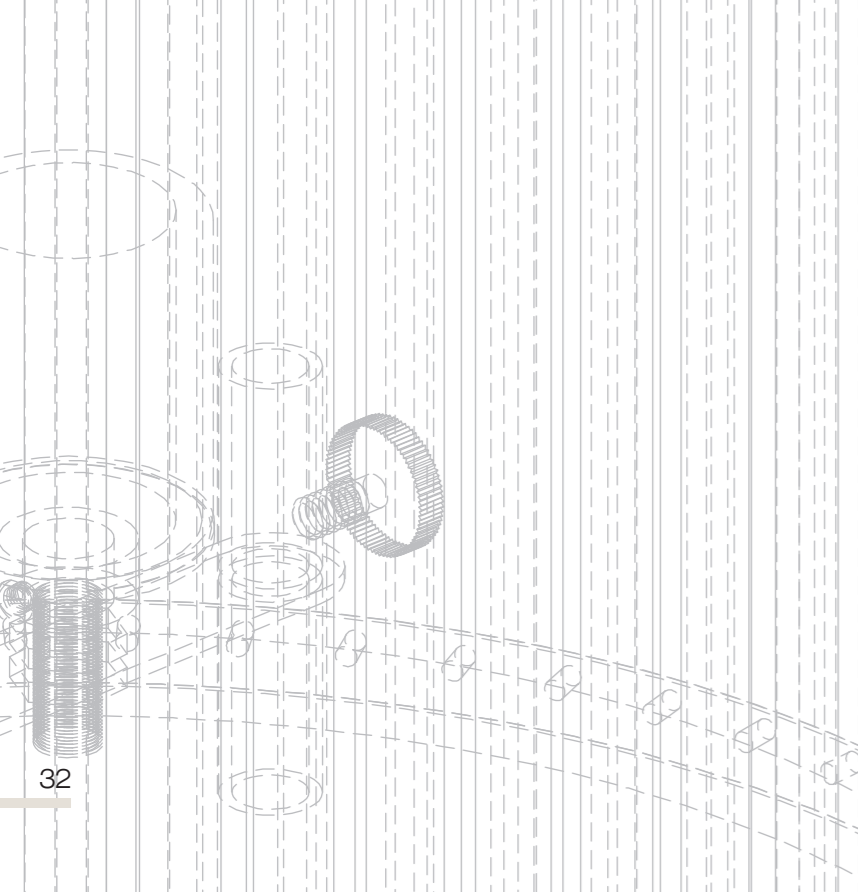

FLOOR LAMPS