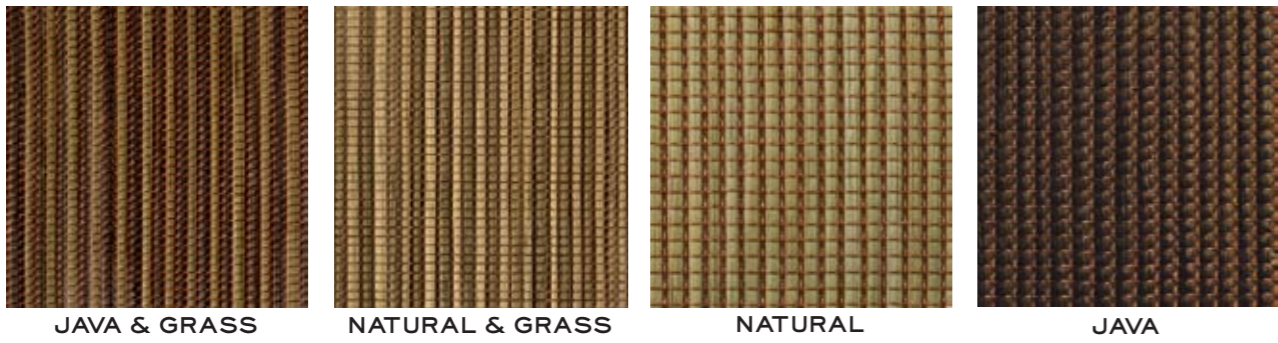

SWATCHES & CONTENTS

COPPERWEAVE MENDONG