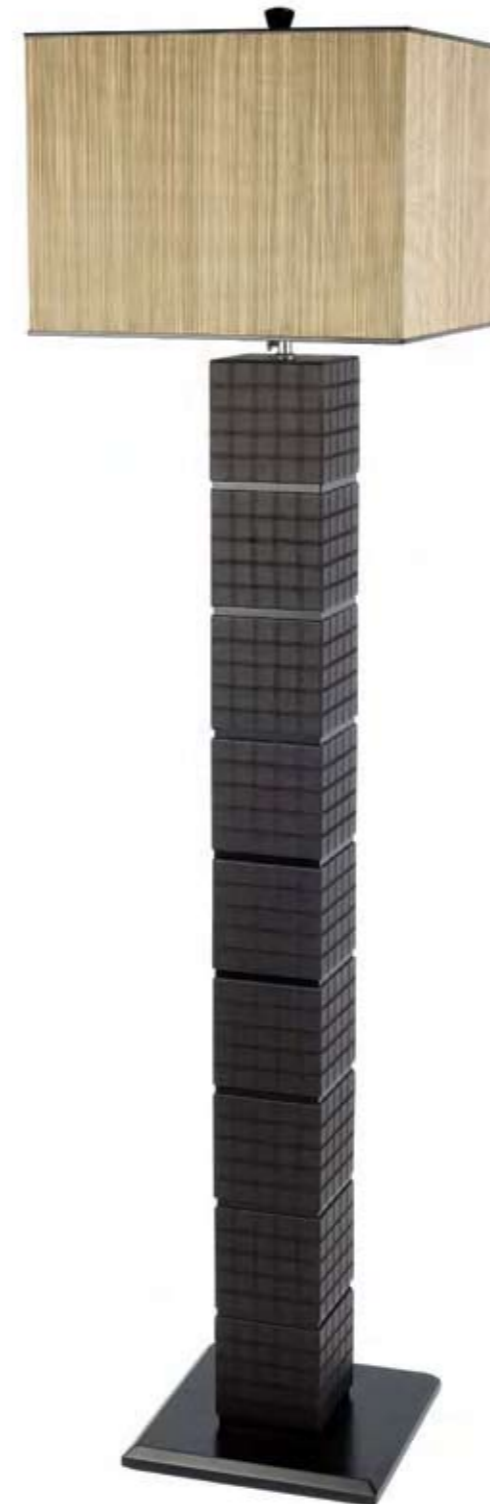

# FLOOR LAMPS

**618**  
mauritius floor lamp, small  
39.25" x 12.25" diameter  
99.50 x 31.00 cm diameter  
palm wood shade  
bronze base  
ul listed  
3 x 15w max

**619**  
mauritius floor lamp, large  
62.75" x 12.25" diameter  
159.00 x 31.00 cm diameter  
palm wood shade  
bronze base  
ul listed  
5 x 15w max